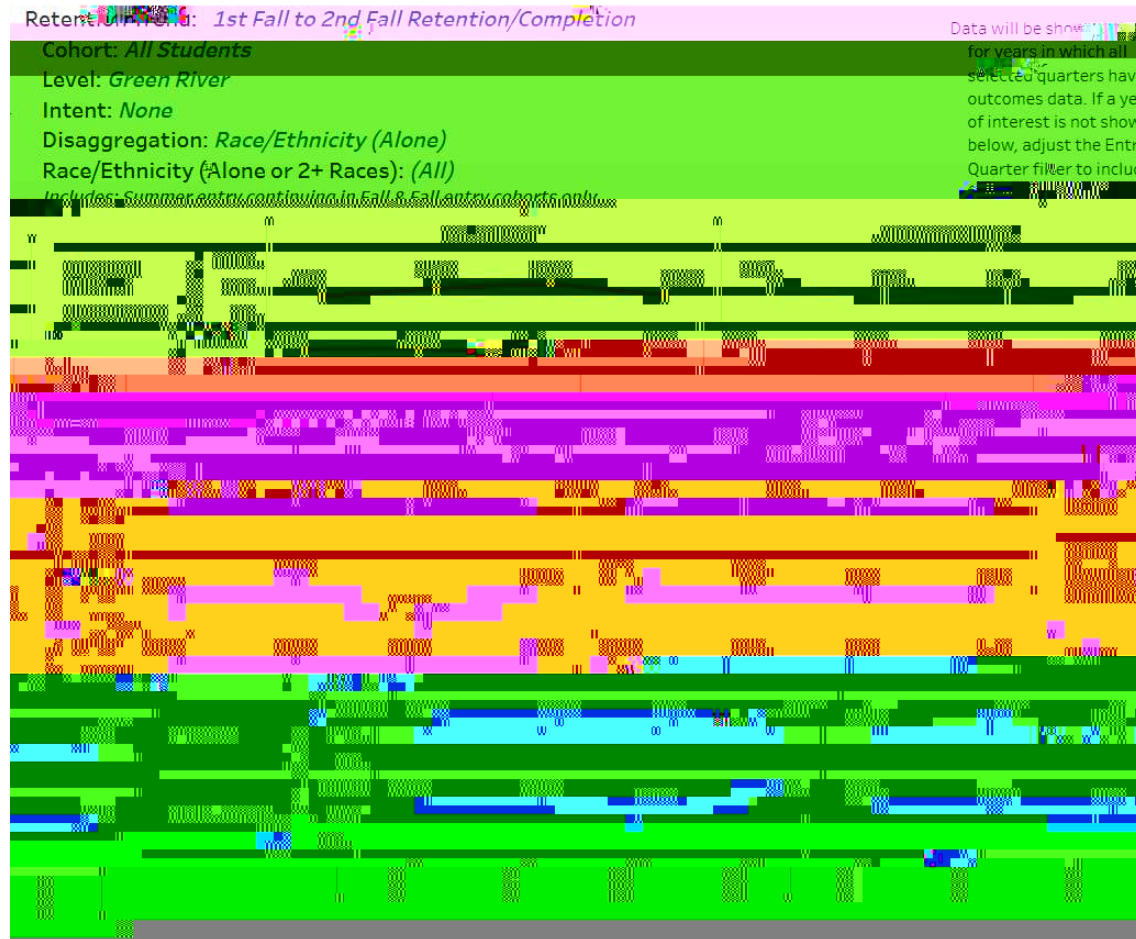

Retention Rates First-time Enrolled by Cohort Year -(GRC vs Peer Colleges)

Retention Rates First-time Enrolled by Cohort Year (GRC vs VA)

Retention Trend: *1st Fall to 2nd Fall Retention/Completion*

Cohort: *All Students*

Data will be shown only for years in which all

Retention Rates Fall to Fall: Full-time vs Part-time Students (GRC vs National)